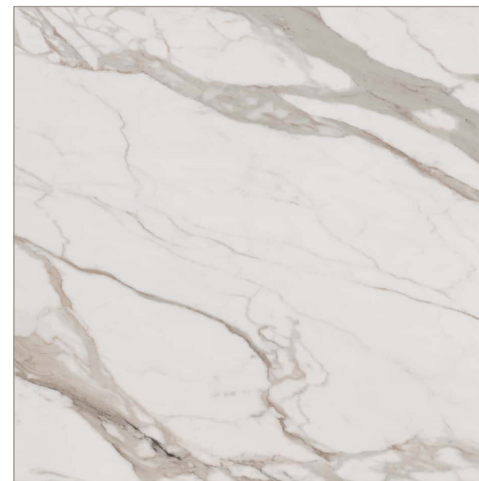

SHOWER WALL

SHOWER EDGE DETAIL

VANITY COUNTERTOP

SHOWER FLOOR

BATHROOM FLOOR

VANITY MILLWORK

CLIENT'S RESIDENCE
MASTER BATHROOM - FINISHES

BLANC SLATE
