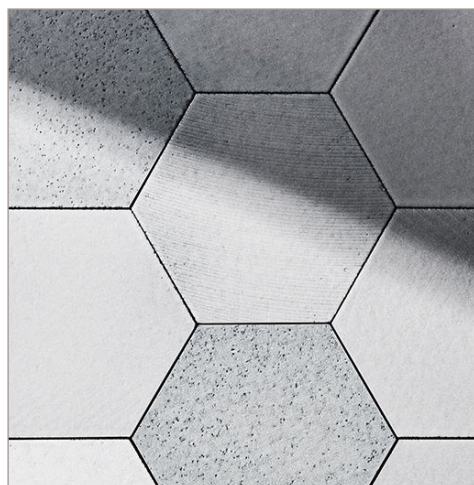

SHOWER WALL

SHOWER EDGE DETAIL

VANITY COUNTERTOP

SHOWER FLOOR

BATHROOM FLOOR

VANITY MILLWORK

CLIENT'S RESIDENCE
MASTER BATHROOM - FINISHES

BLANC SLATE
