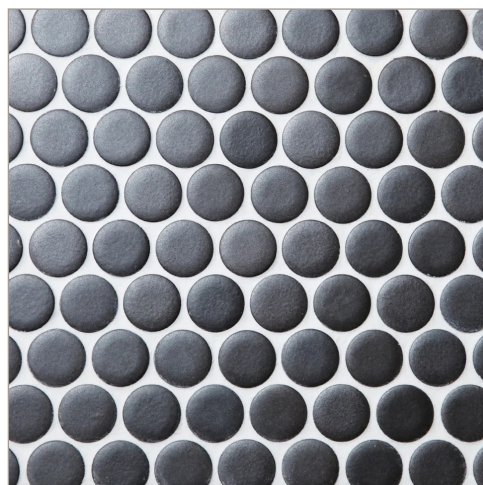

SHOWER WALL

SHOWER EDGE DETAIL

VANITY COUNTERTOP

SHOWER FLOOR

BATHROOM FLOOR

VANITY MILLWORK

CLIENT'S RESIDENCE
MASTER BATHROOM - FINISHES

BLANC SLATE
