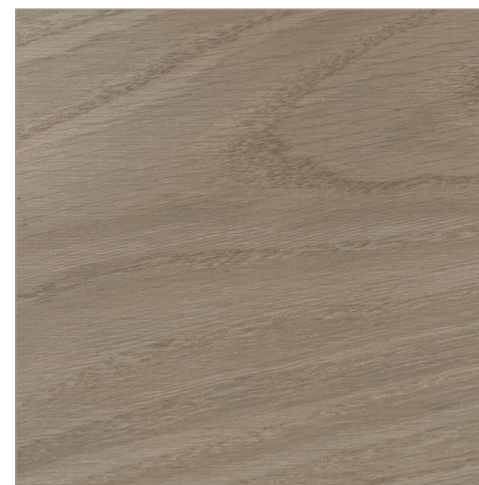

SHOWER WALL

SHOWER EDGE DETAIL

VANITY COUNTERTOP

SHOWER FLOOR

BATHROOM FLOOR

VANITY MILLWORK

CLIENT'S RESIDENCE
MASTER BATHROOM - FINISHES

BLANC SLATE
